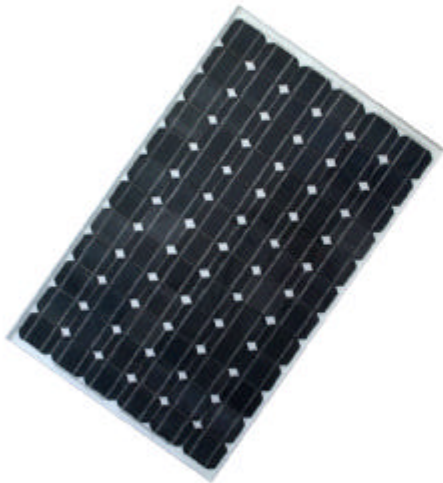

www.solargateway.co.za

6 Light Combo Kit

6 Light Combo Kit - 4 to 5 hours light per charge

Solar Panel : 100Watt
Light Source : 6 x 11 Watt CFL U2
Controller : Smart Micro - Controller
Batt : 1 x 40 Amp
Cables : 1 set